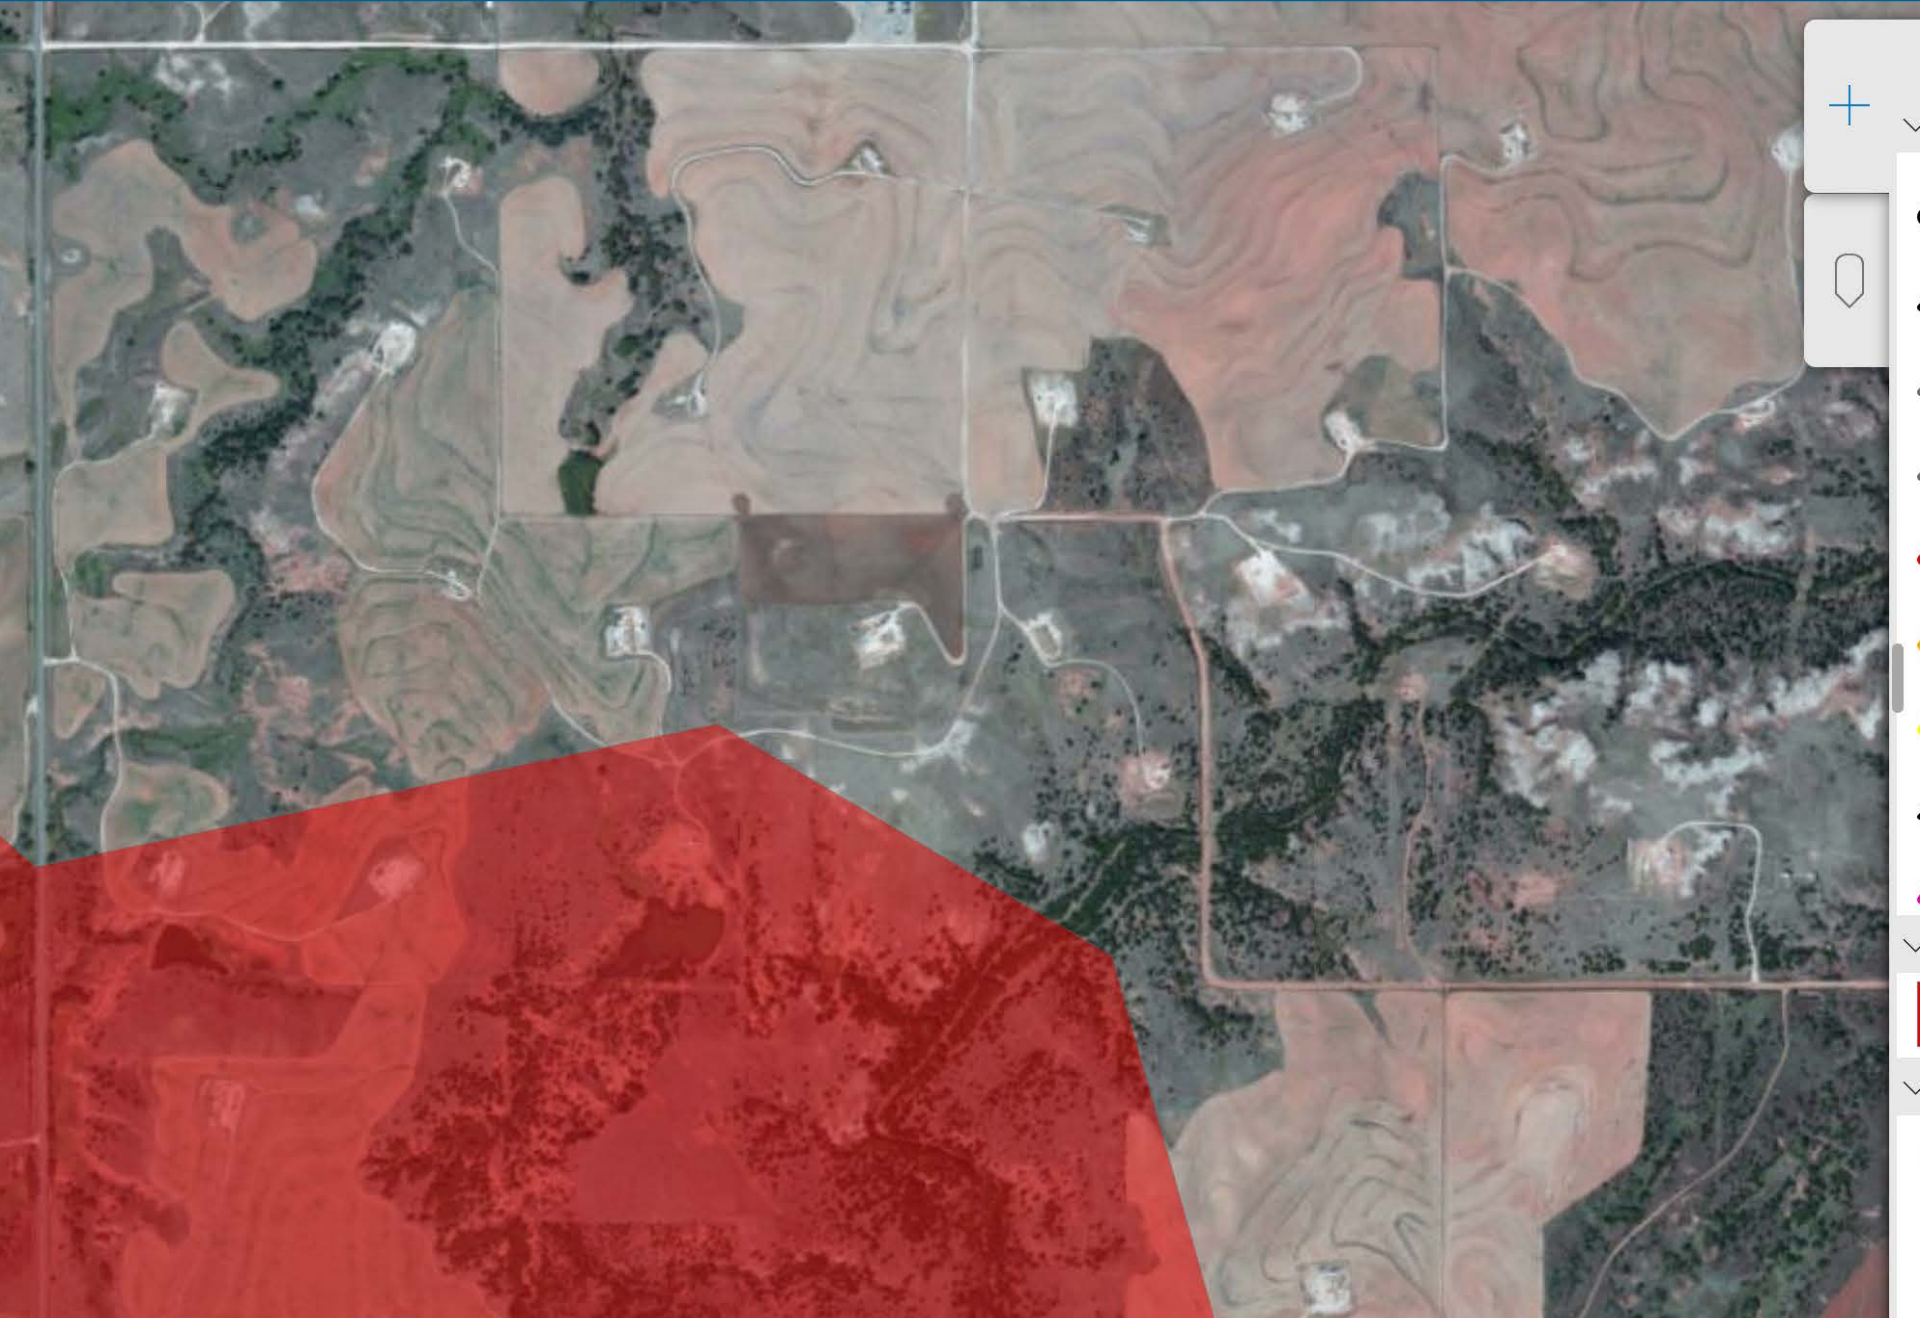

14.88 miles

Done

Harper  
Woodward

Boiling  
Springs  
State Park

Maps

Map navigation controls including a zoom in (+) button, a zoom out (-) button, and a map style selection icon.