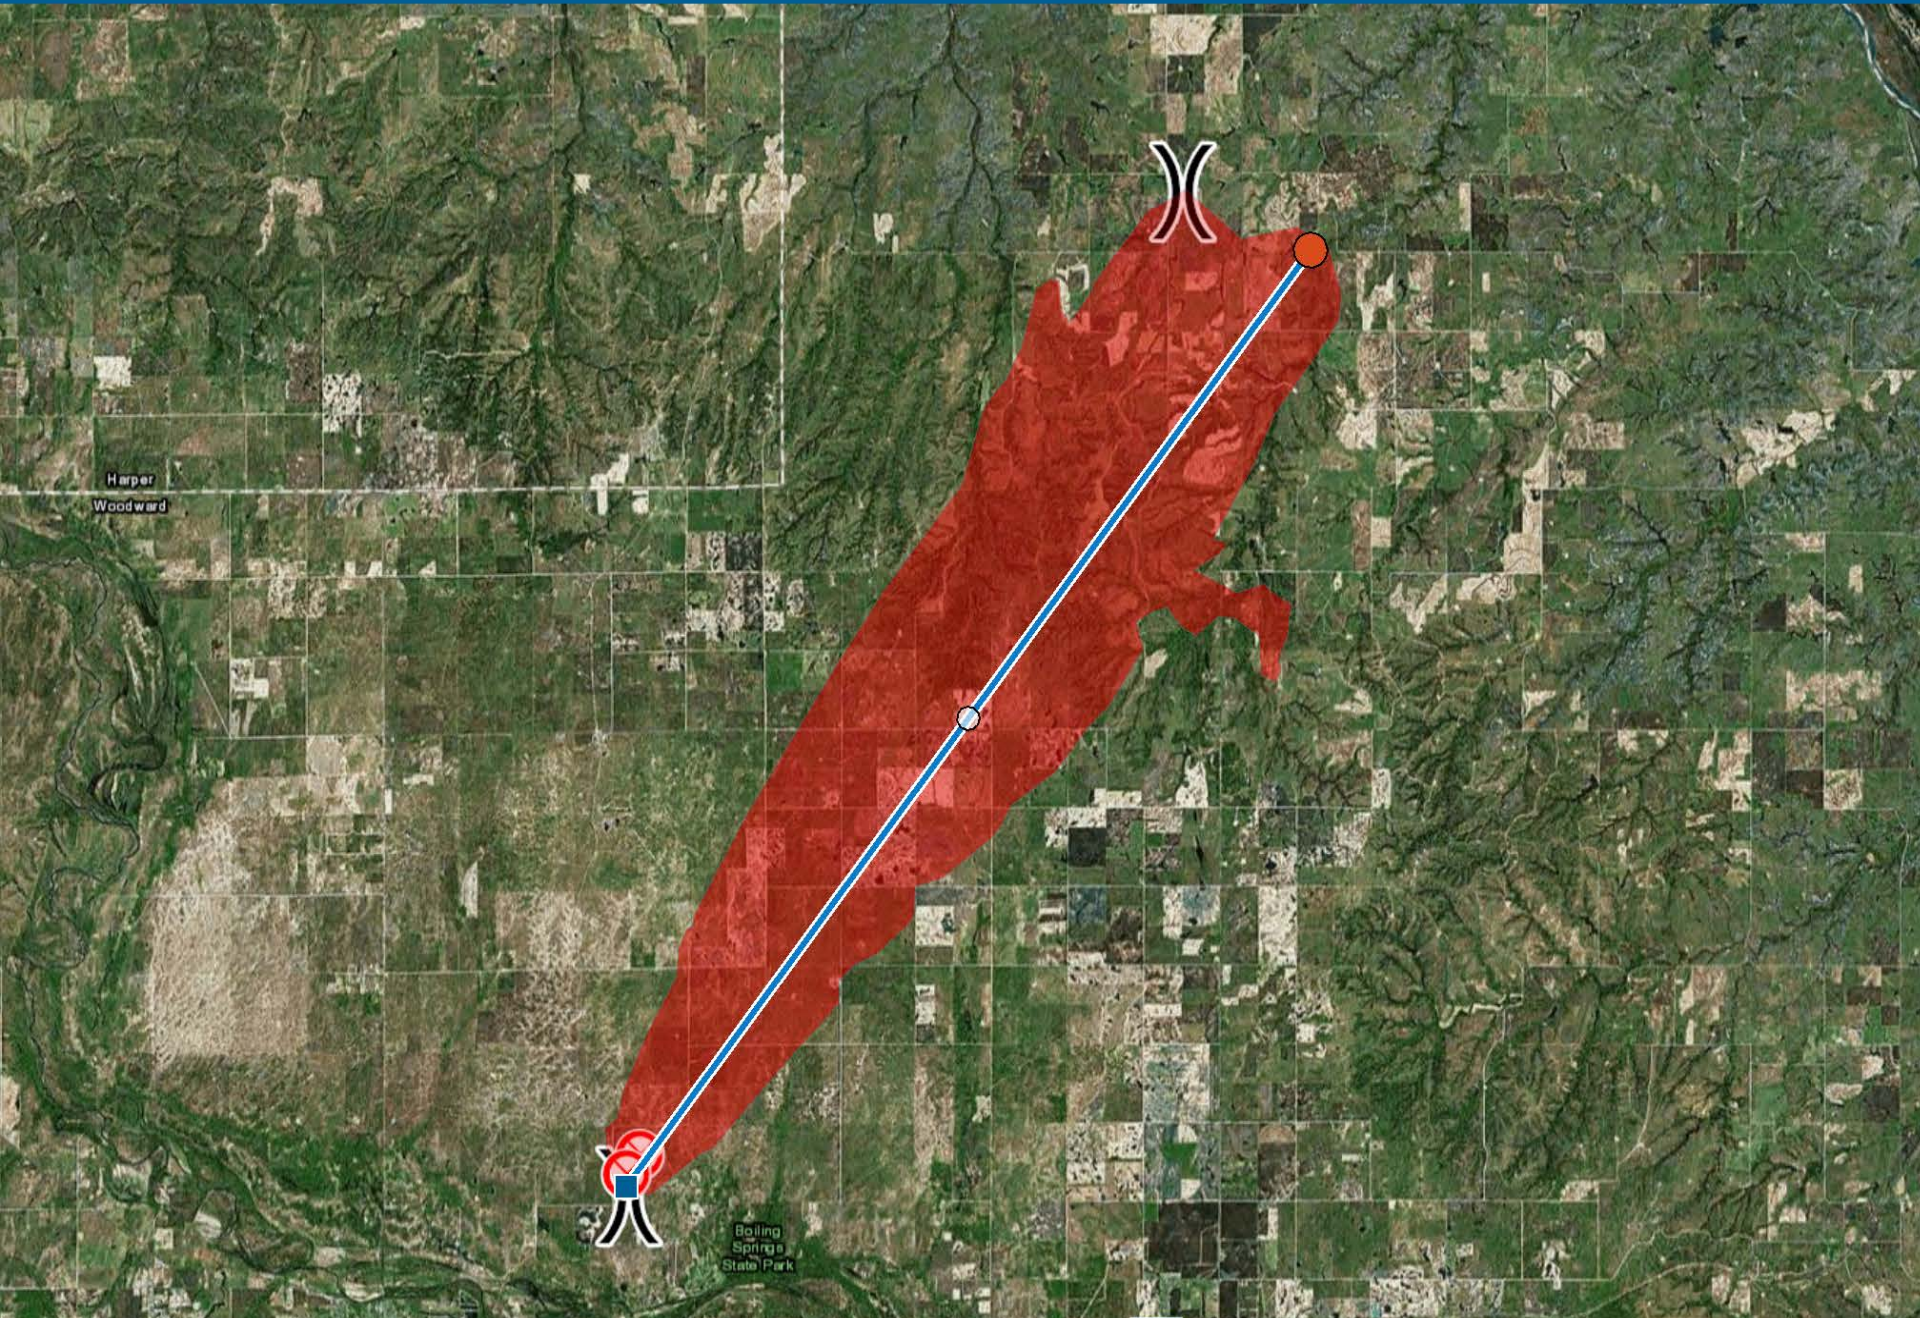

Wildfire IA Data - FireLineConstruction

-  Completed Hand Line
-  Road as Completed Line
-  Natural Feature as Completed Line
-  Active Fire Edge
-  Planned Line
-  Burn Out Line
-  Explosives Line
-  Other

Wildfire IA Data - FirePerimPoly

-  FirePerimPoly

Wildfire IA Data - FirePoints

-  Staging Area
-  Sling Site
-  Aerial Hazard
-  Spot Fire

14.88 miles

Done

Harper  
Woodward

Boiling  
Springs  
State Park

Maps

Map navigation controls including a zoom in (+) button, a zoom out (-) button, and a map style selection icon.